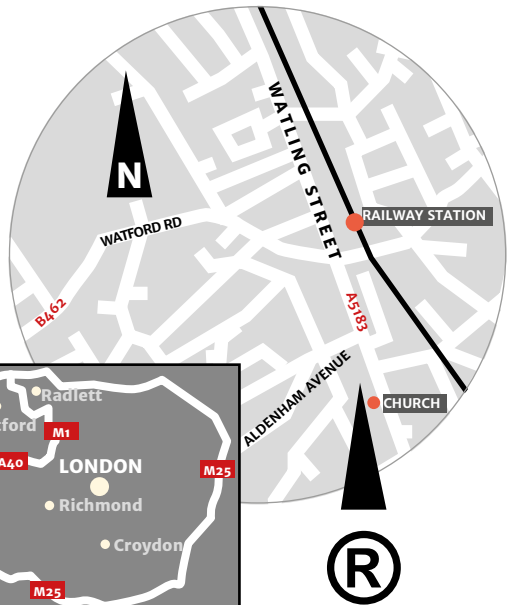

Seating Plan

	L	22	21	20	19	18	17	16	15	14	13	12	11	10	9	8	7	6	5	4	3	2	1	L
	Back Tiered	K	18	17	16	15	14	13	12	11	10	9	8	7	6	5	4	3	2	1	K	Back Tiered		
		J	18	17	16	15	14	13	12	11	10	9	8	7	6	5	4	3	2	1	J			
AISLE		H	18	17	16	15	14	13	12	11	10	9	8	7	6	5	4	3	2	1	H			
		G	18	17	16	15	14	13	12	11	10	9	8	7	6	5	4	3	2	1	G			
		F	18	17	16	15	14	13	12	11	10	9	8	7	6	5	4	3	2	1	F			
		E	18	17	16	15	14	13	12	11	10	9	8	7	6	5	4	3	2	1	E			
	Front Tiered	D	18	17	16	15	14	13	12	11	10	9	8	7	6	5	4	3	2	1	D			
		C	18	17	16	15	14	13	12	11	10	9	8	7	6	5	4	3	2	1	C	Front Tiered		
		B	18	17	16	15	14	13	12	11	10	9	8	7	6	5	4	3	2	1	B			
		A	18	17	16	15	14	13	12	11	10	9	8	7	6	5	4	3	2	1	A			
STAGE																								
	Ground Level	EE	18	17	16	15	14	13	12	11	10	9	8	7	6	5	4	3	2	1	EE	Ground Level		
		DD	20	19	18	17	16	15	14	13	12	11	10	9	8	7	6	5	4	3	2	1	DD	
		CC	20	19	18	17	16	15	14	13	12	11	10	9	8	7	6	5	4	3	2	1	CC	
		BB	20	19	18	17	16	15	14	13	12	11	10	9	8	7	6	5	4	3	2	1	BB	
		AA	20	19	18	17	16	15	14	13	12	11	10	9	8	7	6	5	4	3	2	1	AA	

Access

By Car: The Radlett Centre is easy to get to by car within a few minutes drive from the M1 or M25. Parking: Our nearest car park is Newberries Car Park, situated directly across the road with 210 spaces. The car park is free after 6.30pm every evening and all day Sunday, and ‘pay and display’ at other times.

By Train: There is a regular Thameslink rail service with links to St Albans, Luton, & London St Pancras. The station is a two minute walk from the Centre. Passenger enquiries 08457 484950.

Access: The Radlett Centre can be easily accessed by wheelchair users. The main auditorium is equipped with an induction loop system.

the radlett centre

The information contained in this brochure is correct at the time of going to print, but could be subject to change.

1 Aldenham Avenue, Radlett WD7 8HL
admin@radlettcentre.com